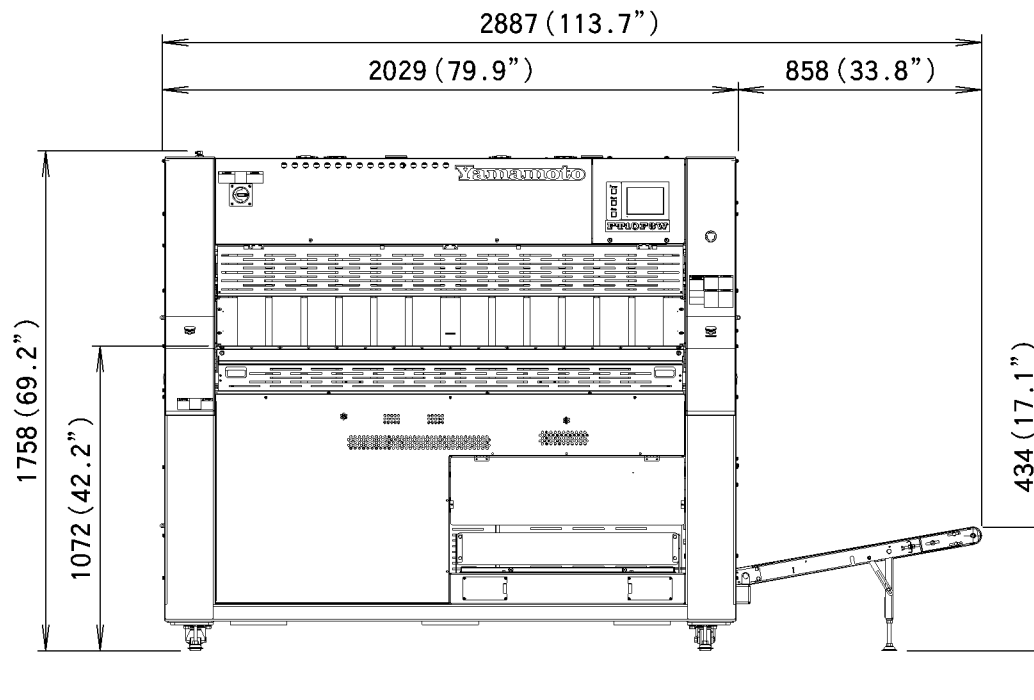

Maximum size : 840 × 1450mm (Bath towels)  
 Type of towels : Hand towels, Bath towels,  
 Bath mats, Pillow case  
 Maximum output capacity : 600 towels per hour  
 (Hand towels 400 × 800mm)

FT10F3W Dimensions