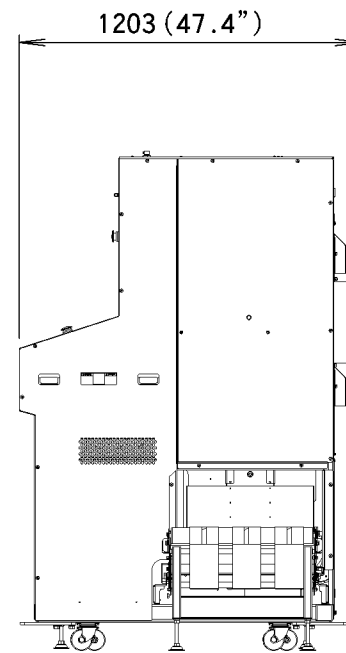

Maximum size : 840 × 1450mm (Bath towels)  
 Type of towels : Hand towels, Bath towels,  
 Bath mats, Pillow case  
 Maximum output capacity : 600 towels per hour  
 (Hand towels 400 × 800mm)

FT10F3W Dimensions